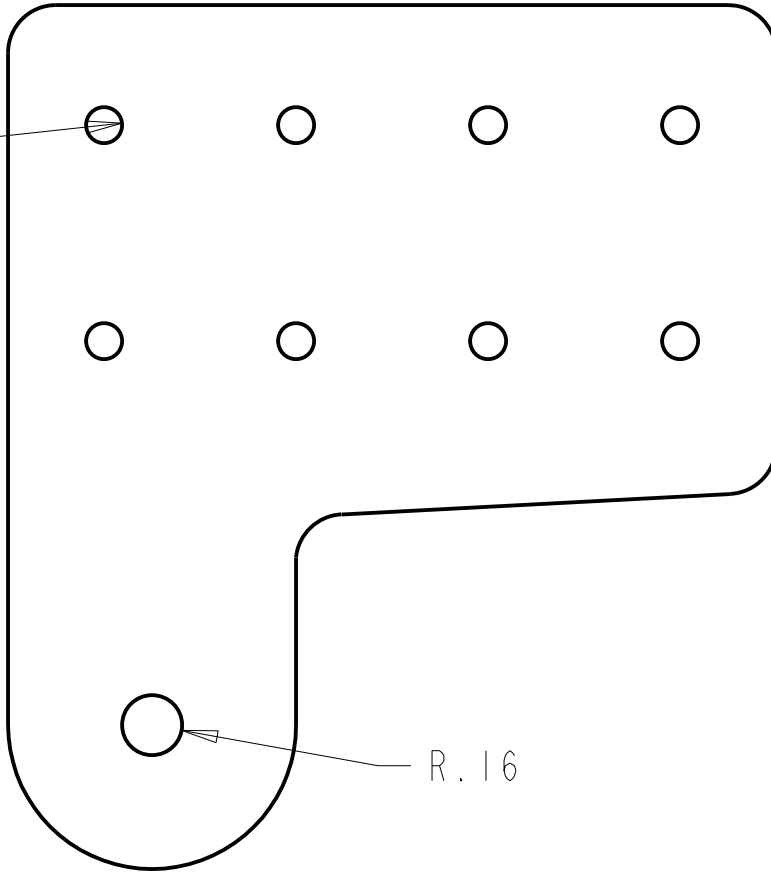

R.09

R.16

R.16

1/8" 6061T6 Aluminum
SCALE 1.000

	SUPER2			
	Aft Spar Plates			
Oct 1st, 2009				