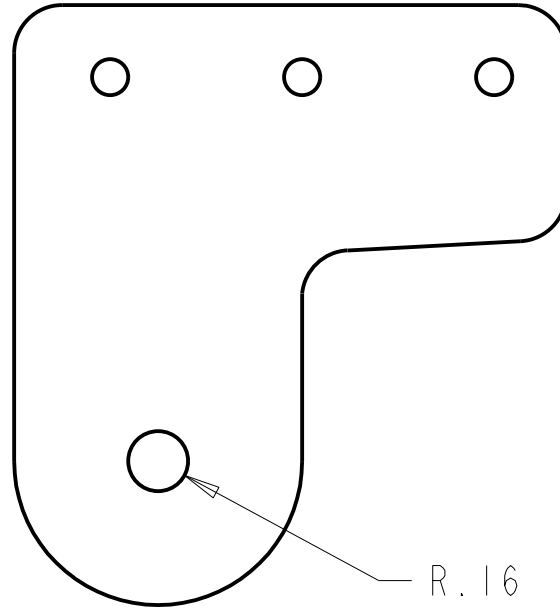

R.09

R.16

R.16

1/8" 6061T6 Aluminum
SCALE 1.000

	SUPER2			
	Aft Spar Plates			
Oct 1st, 2009				